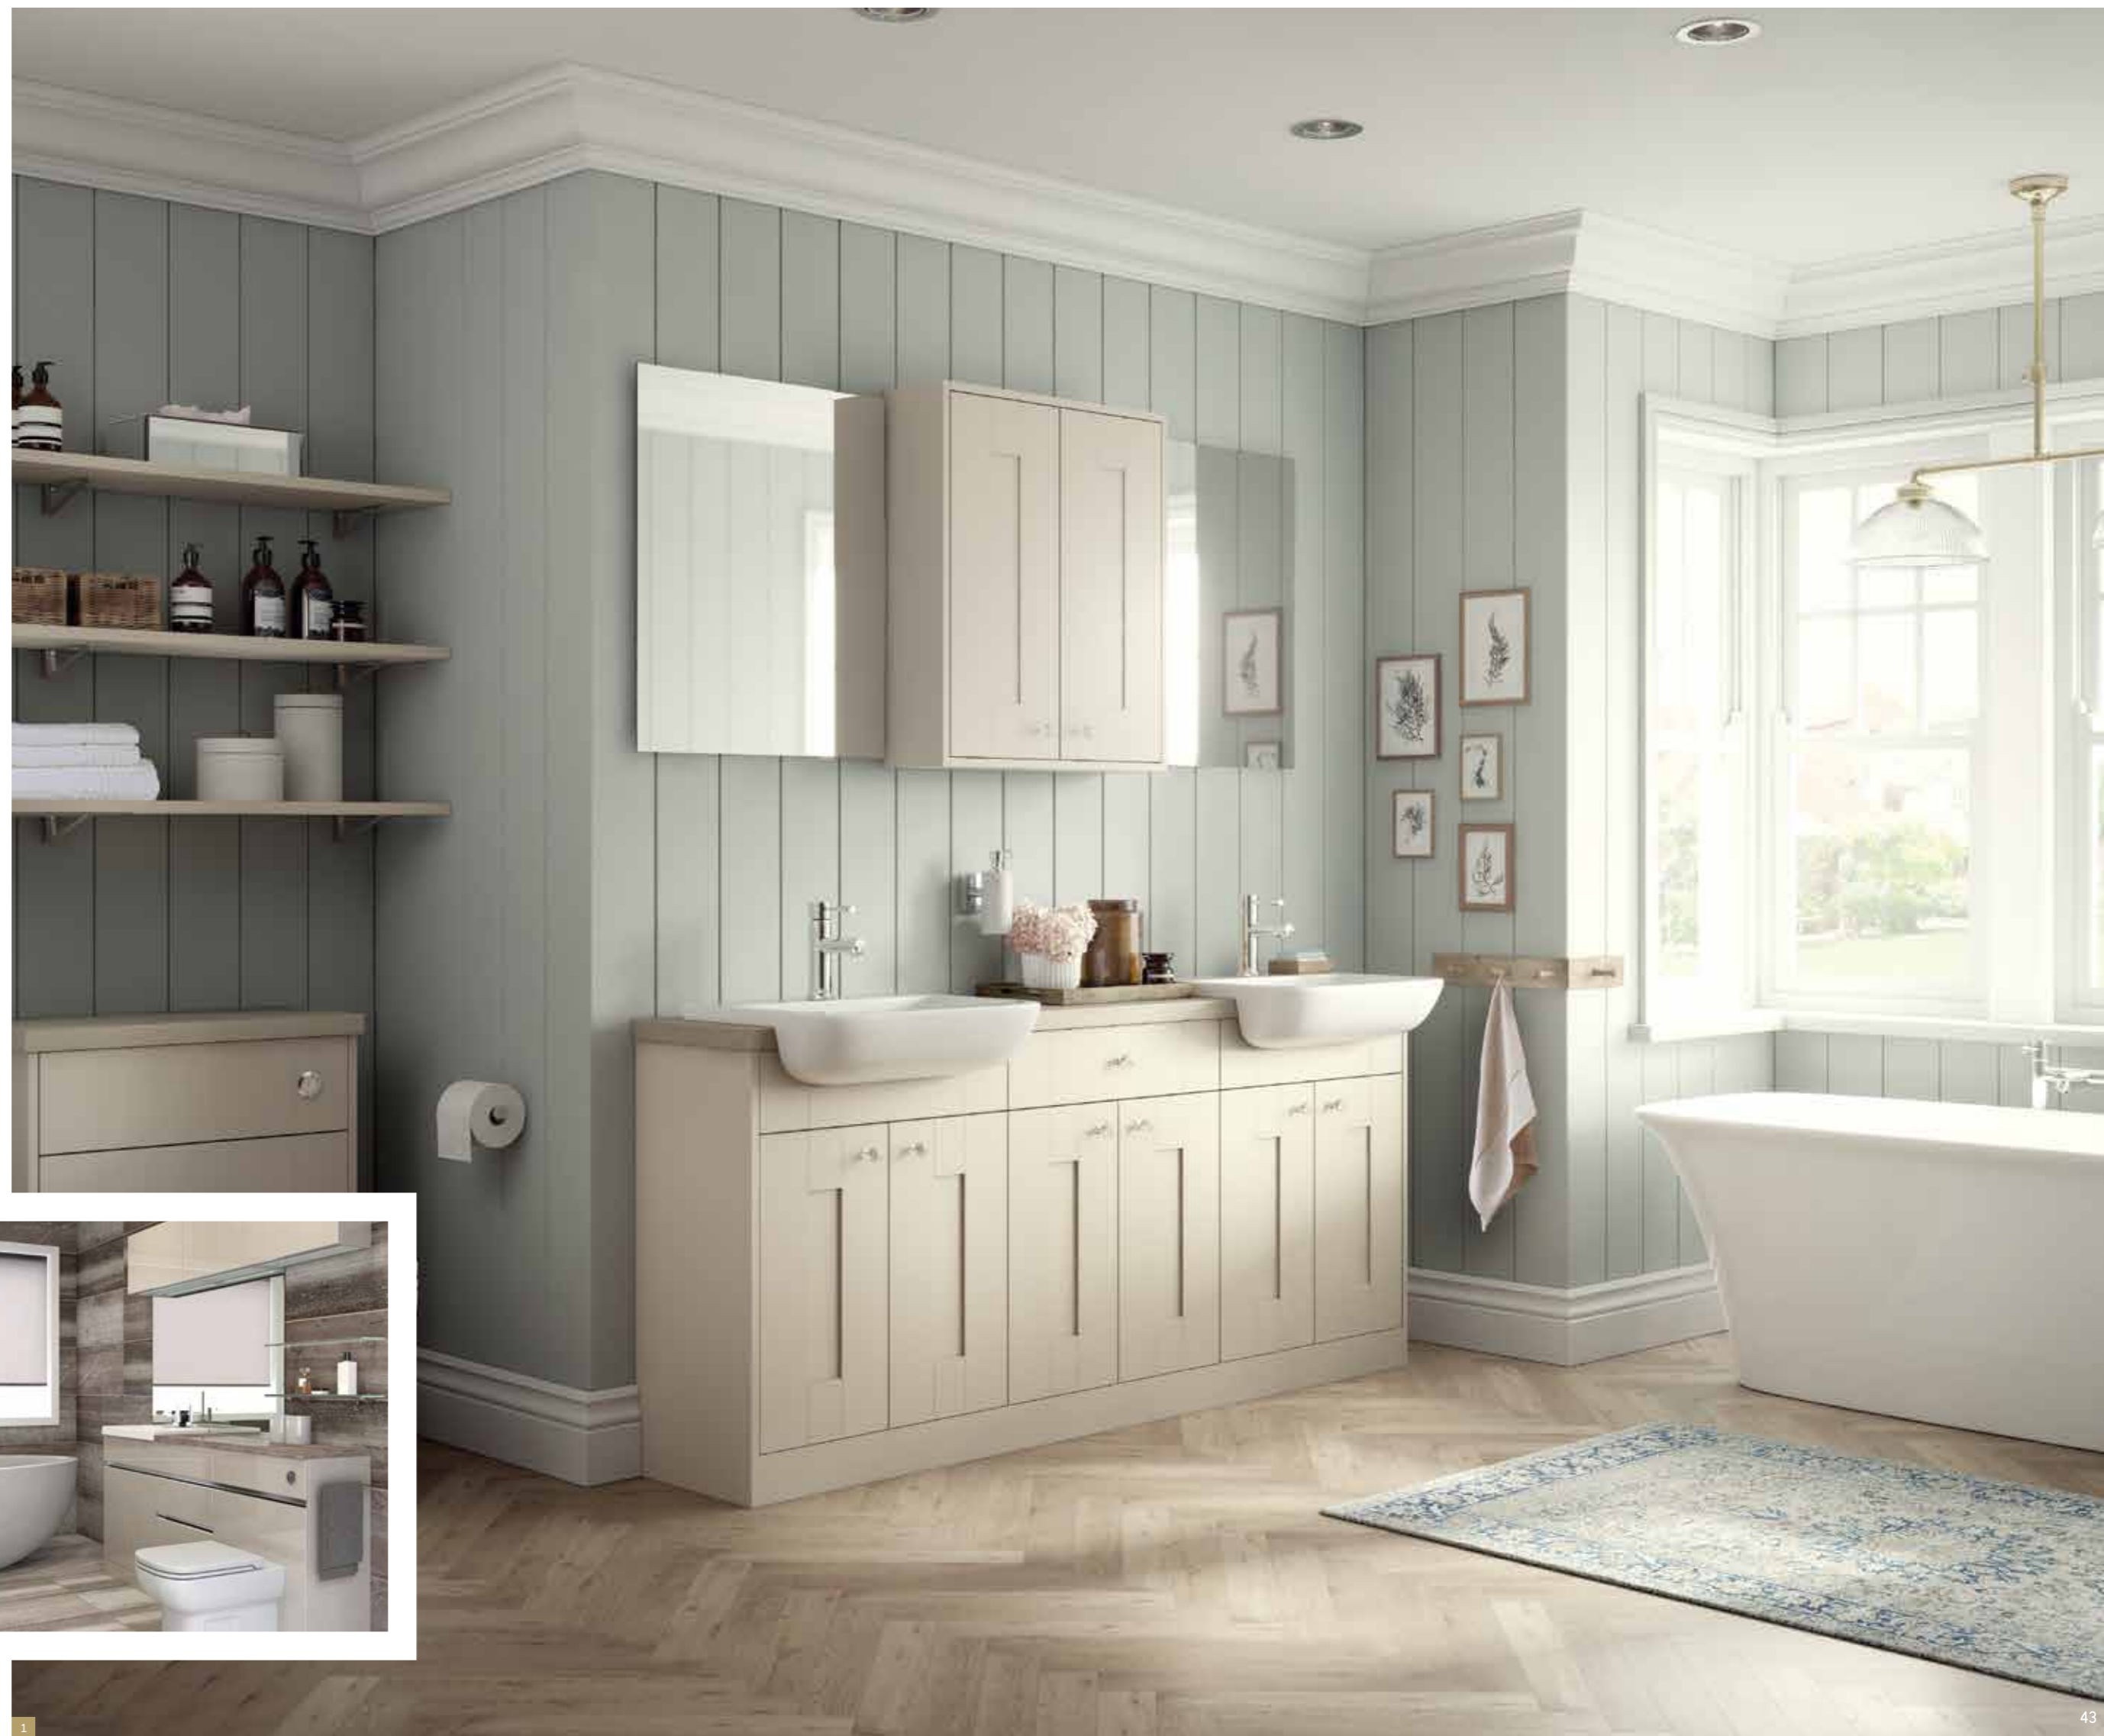

Co-ordinating en-suites.

What could be nicer... than walking into a beautiful en-suite with all the style and panache of your sleek Urbano bedroom?

With a range of en-suites available from our fabulous Aquadi range designed to fully co-ordinate with our Urbano bedrooms, you can easily create a seamless look throughout.

aquadi®
by Symphony