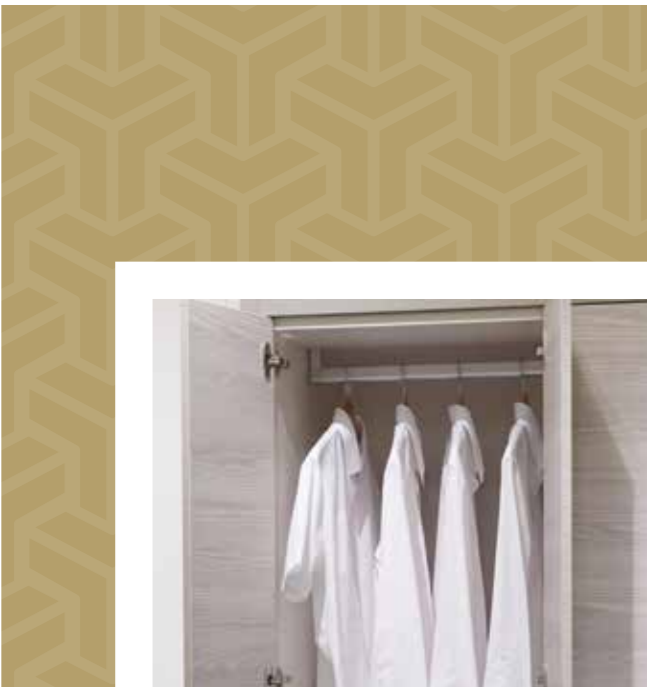

Wardrobe internal options

A wide selection of internal option configurations are available to suit the various wardrobe widths. Wardrobes are available in a stunning linen finish, whilst organising compartments and push to open drawers are supplied in a contrasting linen colour.

Style	1	2	3	4	5
Width	300mm 450mm 600mm 900mm			600mm 900mm	

Style	6	7	8	9	10	11	12
Width				600mm 900mm			

Style	13	14	15	16	17	18	19	20
Width				600mm 900mm				900mm

Please note that all internal push to open drawers are not compatible with bi-fold wardrobes.

Bedroom accessories.

Details, details... they'll make all the difference to the look and feel of your room.

Here you'll find a host of co-ordinating accessories from matching mirrors to stylish shelves, together with discreet contemporary lighting options, all designed to make your Urbano bedroom just perfect.

Glass countertops

For discreet additional protection against spills, available in a range of sizes.

Floating shelves

Available in finishes to match your furniture, for a complete designer bedroom solution.

Illuminated wall hung mirror

Designed to match any bedroom style, with an attractive contemporary silver frame featuring integrated ambient LED lighting. Two sizes available.

Drawer dividers

Helps keep smaller items such as socks, belts and ties neat and tidy.