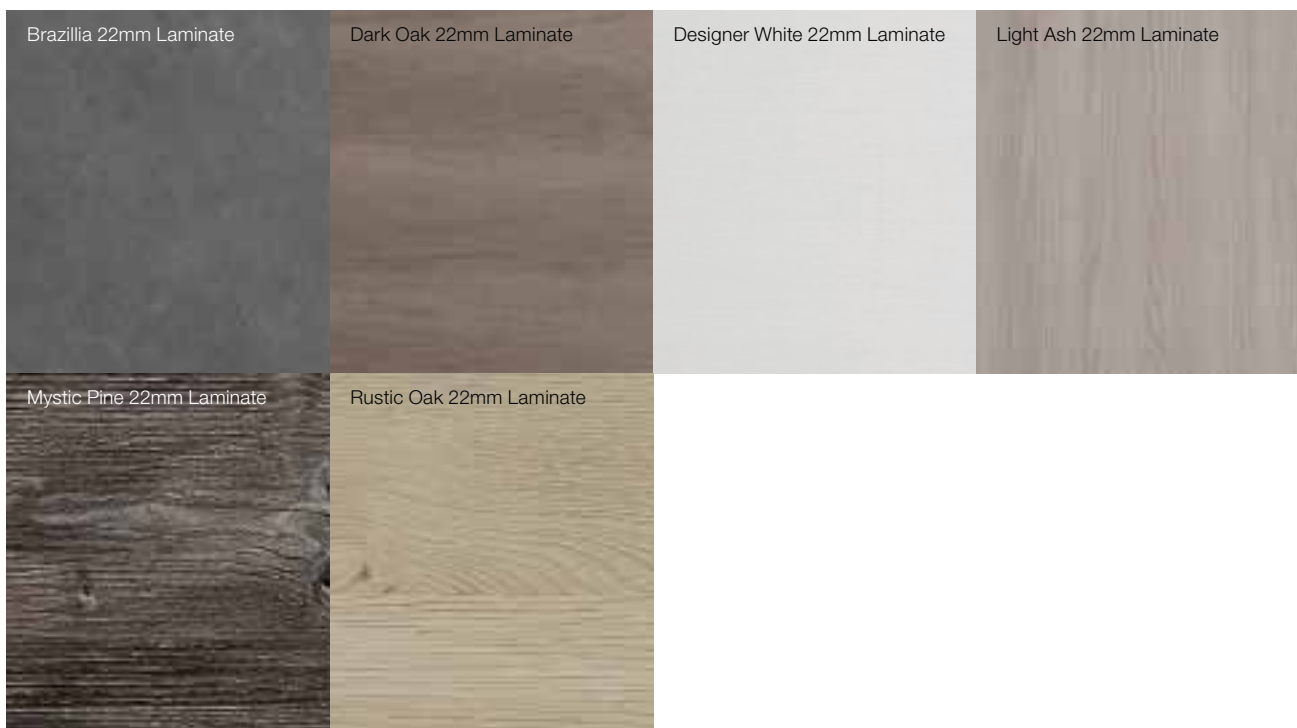

Linear 22mm Laminate Worktop Finishes