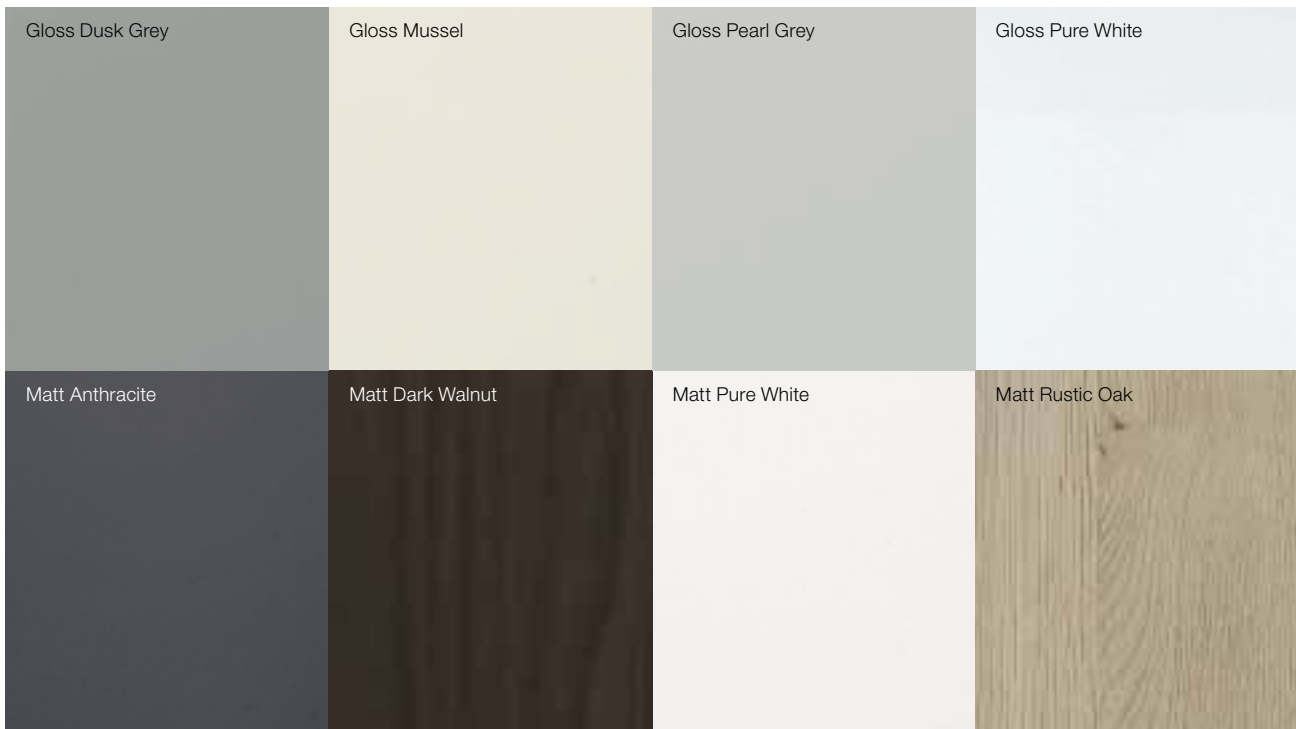

Linear Trend Finishes