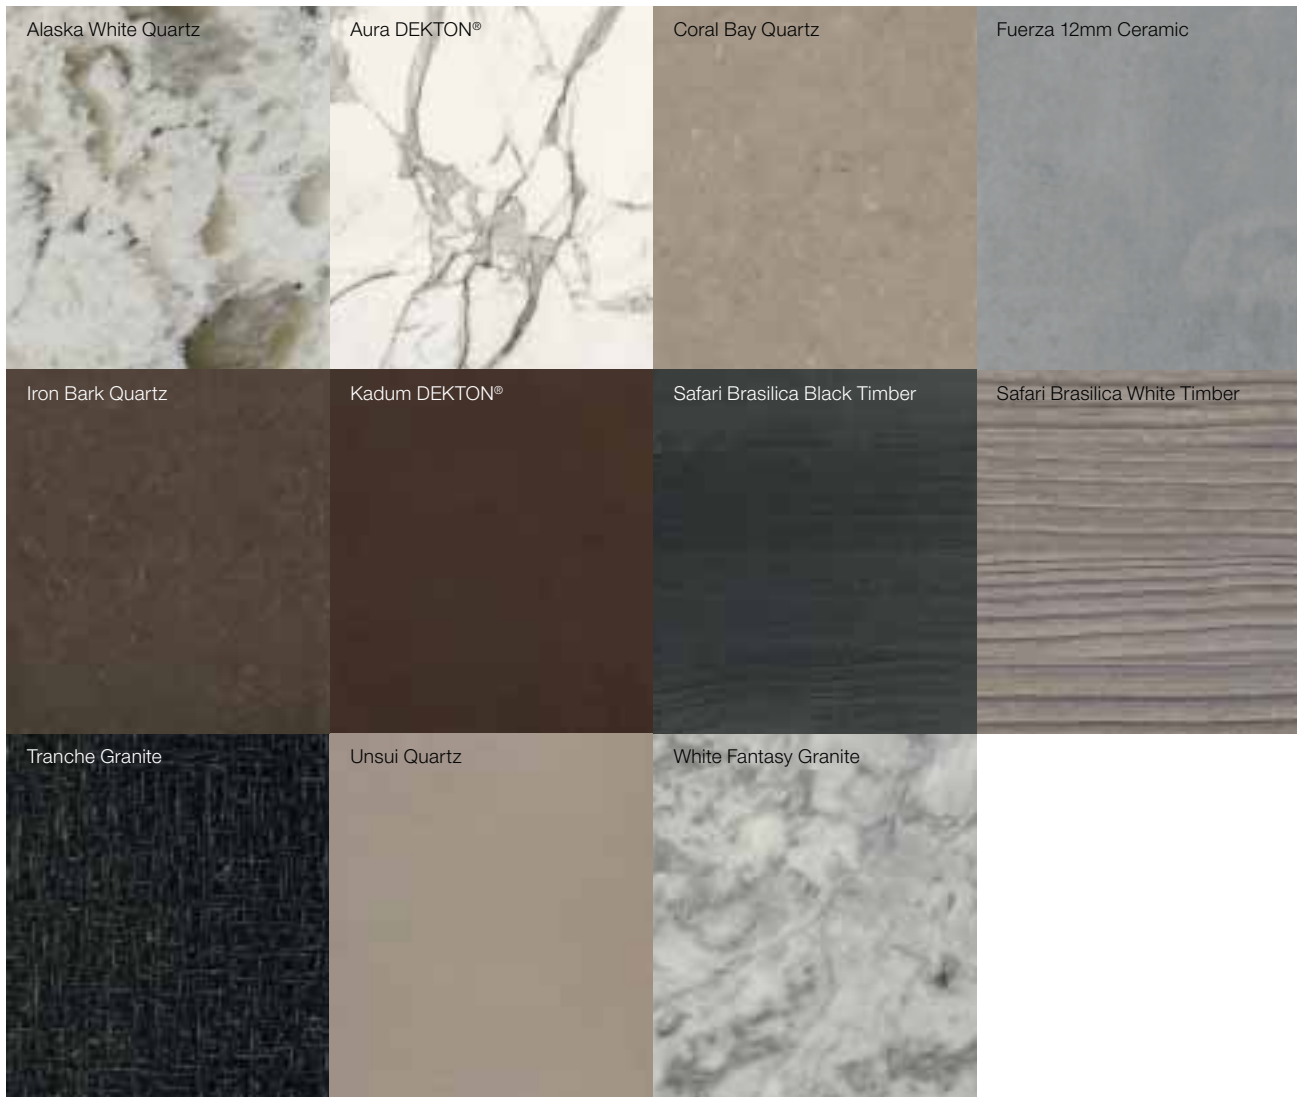

Linear Solid Surface Worktop Finishes