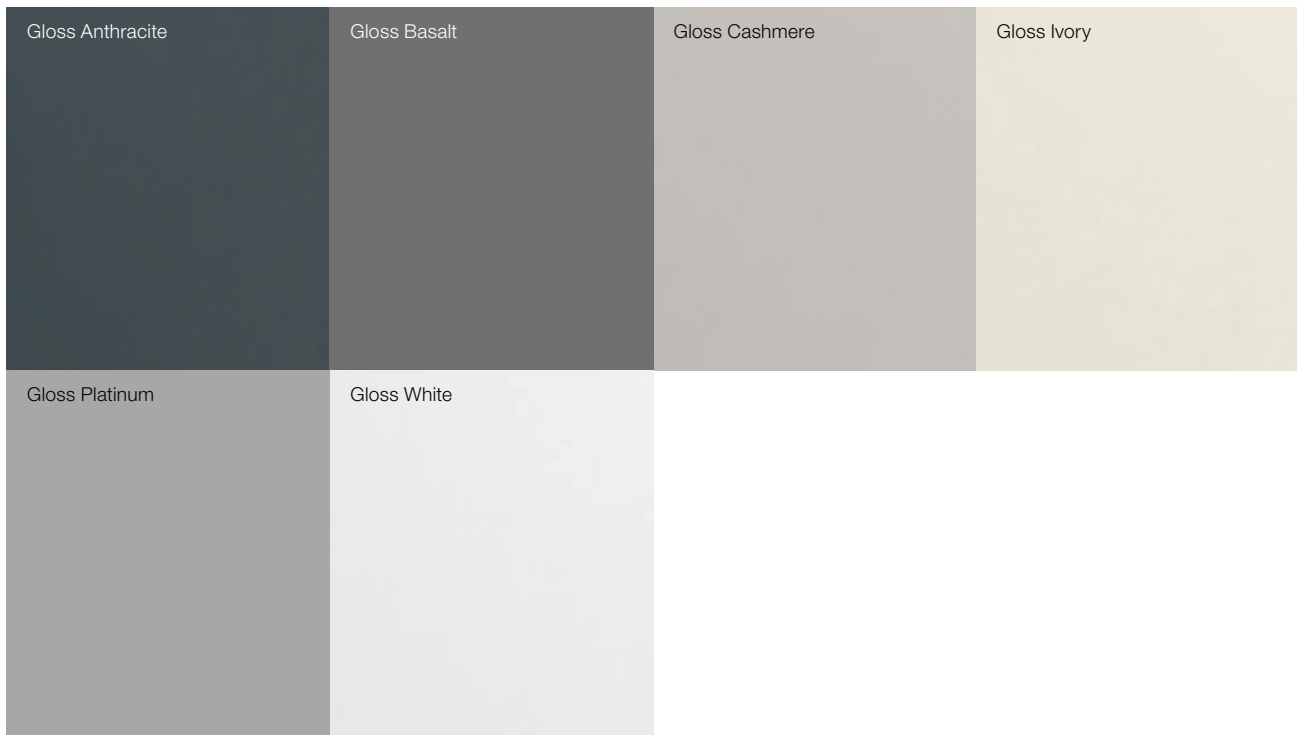

Linear Ice Finishes