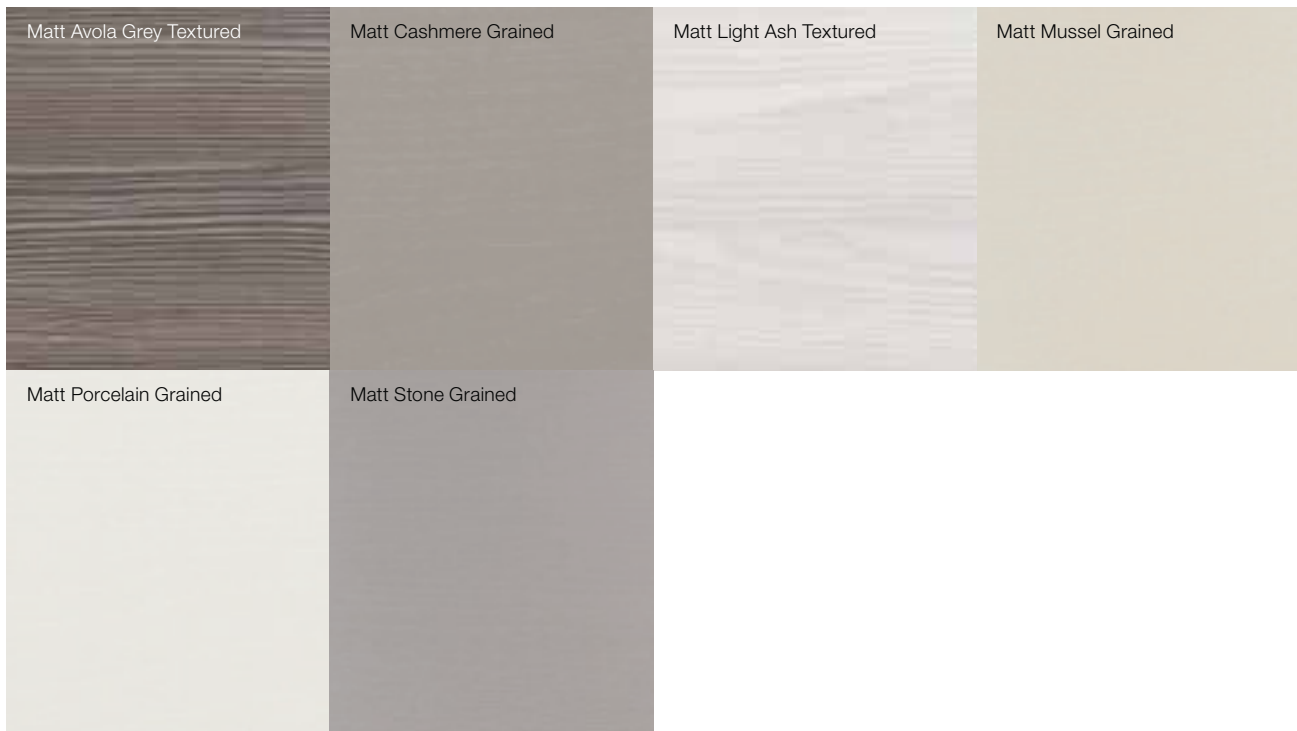

Linear Form Finishes